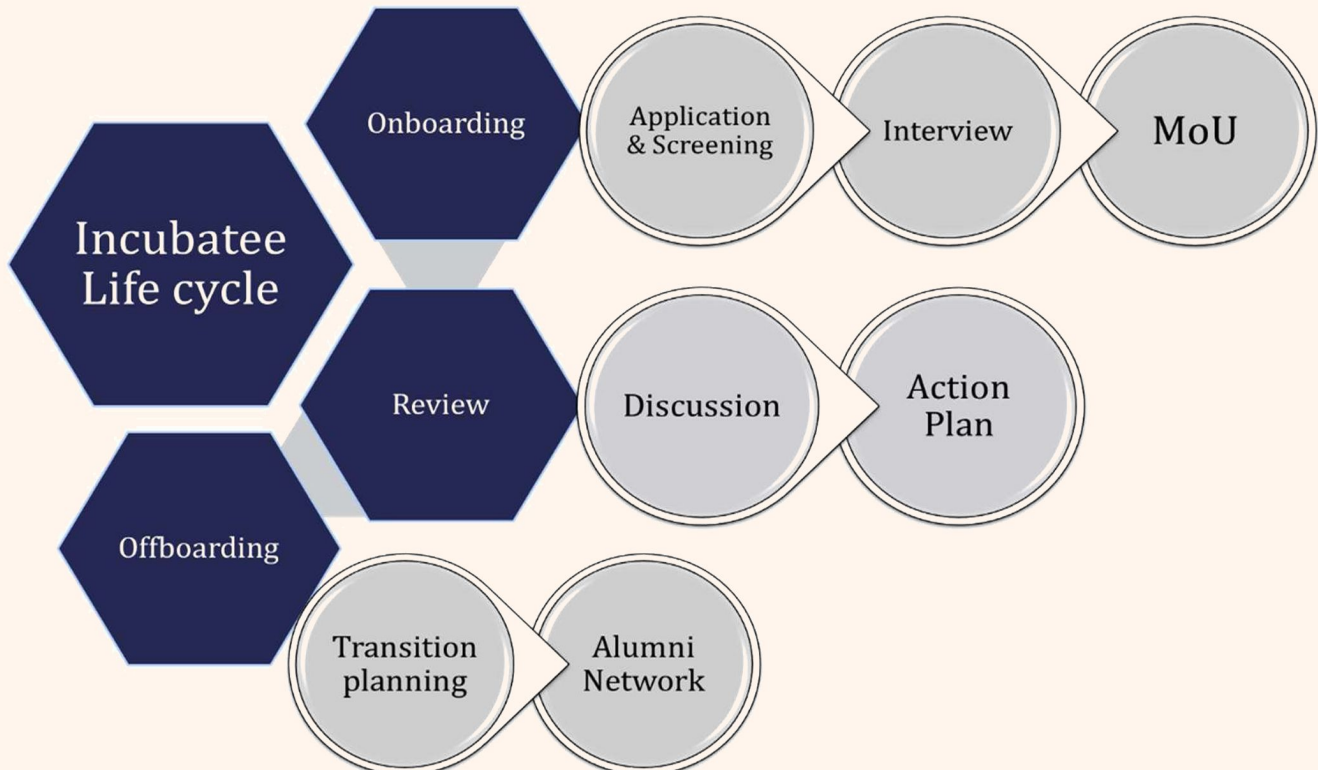

I Hub foundation will provide various services such as physical infrastructure including office space, shared discussion room, shared discussion room, event room. Incubator will identify and set up the value chain network consisting of partners for logistics, financial, legal, marketing, quality testing amongst others. Mentors will be identified for the startups along with other training & development activities.

VISION

To nurture innovative startups, driving impactful societal change through entrepreneurship that taps into local strengths.

THRUST AREAS

TEXTILE

AGRICULTURE

FINANCIAL AND
DIGITAL INCLUSIVITY

HEALTHCARE

INCLUSIVE & WOMEN
ENTREPRENEURSHIP

ARTS & TRIBAL
ENTREPRENEURSHIP

SUSTAINABILITY
ENTREPRENEURSHIP

DISASTER MANAGEMENT
AND DEFENCE

KEY HIGHLIGHTS OF IIM SAMBALPUR I HUB FOUNDATION

- Customized Mentorship: Tailored guidance from industry veterans.
- State-of-the-Art Infrastructure: Cutting-edge facilities and digital tools.
- Funding Opportunities: Connections to investors and financial instruments.
- Value Chain partners: Partners for legal, technical, marketing assistance.
- Inclusive: Special concessions for women, specially challenged entrepreneurs.
- Alumni Network: Access to a network of successful entrepreneurs for collaboration.
- Training: Comprehensive training & development lectures & programs.
- Vast Ecosystem: Assistance from the MoU with multiples institutions.
- Focused on Impact: Tailor-made support for startups addressing societal challenges.

INCUBATION JOURNEY: From Idea to Impact

Our incubation journey is a structured pathway designed to transform your entrepreneurial vision into a sustainable business.

Join Us

Transform Your Idea into Impact. Join our community of changemakers. Our application process is simple and transparent, focusing on potential and innovation.